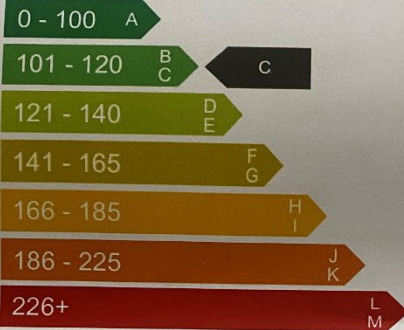

22:29

29

CO₂

CO₂ Emissions **120 g/km**

CO₂ Band **C**

Road Tax

VED for 12 months **£35**

VED for 6 months **£N/A**

Note: VED rates are indicative. Check <https://www.gov.uk/vehicle-tax-rate-tables> to confirm rates for this vehicle.

Fuel Economy

Make/Model **Toyota / Avensis**

Fuel Type **Diesel**

Description **Tourer Icon+ 2.0
D-4**

Engine Capacity **2.0 litres**

22:27

Signal strength, Wi-Fi, and battery (30%) icons

Completed Checks

| | |
|--------------------|-------------------|
| Stolen (Police) | No |
| Stolen (Insurance) | No |
| Written off | Not Written Off |
| Salvage History | None Recorded |
| Exported | Not Exported |
| Imported | Not Imported |
| Scrapped | Not Scrapped |
| Unscrapped | Not Unscrapped |
| VIC Inspected | Not VIC Inspected |
| Colour Changes | No Colour Changes |
| Plate Changes | No Plate Changes |

VIN ends with: **6777**

Engine Number: **1AD5757025**

V5C log book
date: **22/07/25**

Important

It is important that you check the above details before purchasing this vehicle to confirm its identity.

Stay safe, take a look at our car buying advice: TotalCarCheck.co.uk/Advice